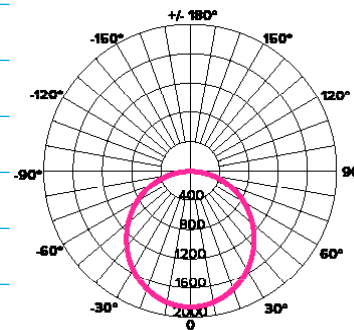

### PERFORMANCE & PARAMETERS

CCT	3000K / 4100K / 5000K / 6000K
Beam Angle	120°
CRI	> 80 Ra
Efficacy	80 lm/W
Rated Average Life	35,000 Hrs
Input Voltage	100-277 V
Power Frequency	50/60 Hz
Power Tolerance	+/-10%

## PHYSICAL CHARACTERISTICS ENGLISH

	1 FOOT	2 FEET	3 FEET	4 FEET
Body Length (A)	11.81"	22.40"	34.45"	46.46"
Lighted Length (B)	11.56"	22.15"	34.20"	46.21"
Cross-Section (H x W)	1.18 x .87"	1.18 x .87"	1.18 x .87"	1.18 x .87"
Net Weight	1.69 oz	3.20 oz	4.72 oz	5.33 oz

## PHYSICAL CHARACTERISTICS METRIC

	1 FOOT	2 FEET	3 FEET	4 FEET
Body Length (A)	300mm	570mm	875mm	1180mm
Lighted Length (B)	294mm	564mm	869mm	1174mm
Cross-Section (H x W)	30 x 22mm	30 x 22mm	30 x 22mm	30 x 22mm
Net Weight	48g	91g	134g	151g