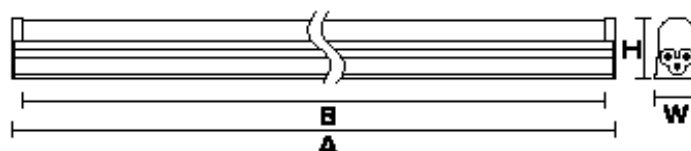

T5 LED Integrated Lamp

PHYSICAL CHARACTERISTICS ENGLISH

	1 FOOT	2 FEET	3 FEET	4 FEET
Body Length (A)	11.81"	22.40"	34.45"	46.46"
Lighted Length (B)	11.56"	22.15"	34.20"	46.21"
Cross-Section (H x W)	1.18 x .87"	1.18 x .87"	1.18 x .87"	1.18 x .87"
Net Weight	1.69 oz	3.20 oz	4.72 oz	5.33 oz

PHYSICAL CHARACTERISTICS METRIC

	1 FOOT	2 FEET	3 FEET	4 FEET
Body Length (A)	300mm	570mm	875mm	1180mm
Lighted Length (B)	294mm	564mm	869mm	1174mm
Cross-Section (H x W)	30 x 22mm	30 x 22mm	30 x 22mm	30 x 22mm
Net Weight	48g	91g	134g	151g

Operating Temperature	-4 to +104 °F, -20 to +40 °C
Operating Humidity	10 to 85% RH
Operating Frequency	> 120 Hz
Base	G5

See tables above for dimensions