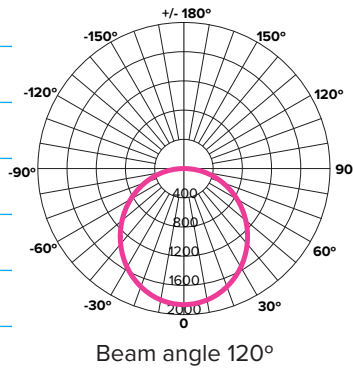

FOREST LIGHTING

Sustainable illumination

T5 LED Integrated Lamp

Forest Lighting T5 LED Integrated Lamps are designed to perform efficiently in conditions where fluorescent, halogen and low voltage luminaires have traditionally been used. Our LED tubes incorporate integral drivers, are self-supporting, and can be surface-mounted. Individual units can be plugged together for continuous lengths up to 20 feet. Forest Lighting T5 LED Integrated Lamps connect directly to line voltage and can be used in any interior space.

PERFORMANCE & PARAMETERS

CCT	*3000K / 4100K / 5000K / *6000K
Beam Angle	120°
CRI	> 80 Ra
Efficacy	80 lm/W
Rated Average Life	50,000 Hrs
Input Voltage	100-277V
Power Frequency	50/60 Hz
Power Tolerance	+/-10%

PHYSICAL CHARACTERISTICS METRIC

	1 FOOT	2 FEET	3 FEET	4 FEET
Body Length (A)	312.7mm	582.7mm	887.7mm	1192.7mm
Lighted Length (B)	294mm	564mm	869mm	1174mm
Cross-Section (H x W)	30 x 22mm	30 x 22mm	30 x 22mm	30 x 22mm
Net Weight	48g	91g	134g	151g