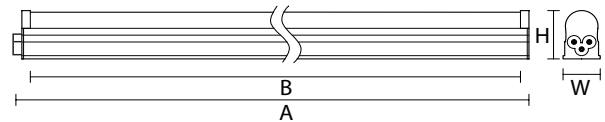

T5 LED Integrated Lamp

PHYSICAL CHARACTERISTICS ENGLISH

	1 FOOT	2 FEET	3 FEET	4 FEET
Body Length (A)	12.31"	22.90"	34.95"	46.96"
Lighted Length (B)	11.56"	22.15"	34.20"	46.21"
Cross-Section (H x W)	1.18 x .87"	1.18 x .87"	1.18 x .87"	1.18 x .87"
Net Weight	1.69 oz	3.20 oz	4.72 oz	5.33 oz

PHYSICAL CHARACTERISTICS METRIC

	1 FOOT	2 FEET	3 FEET	4 FEET
Body Length (A)	312.7mm	582.7mm	887.7mm	1192.7mm
Lighted Length (B)	294mm	564mm	869mm	1174mm
Cross-Section (H x W)	30 x 22mm	30 x 22mm	30 x 22mm	30 x 22mm
Net Weight	48g	91g	134g	151g

Operating Temperature	-4 to +104 °F, -20 to +40 °C
Operating Humidity	10 to 85% RH
Operating Frequency	> 120 Hz
Base	G5

See tables above for dimensions