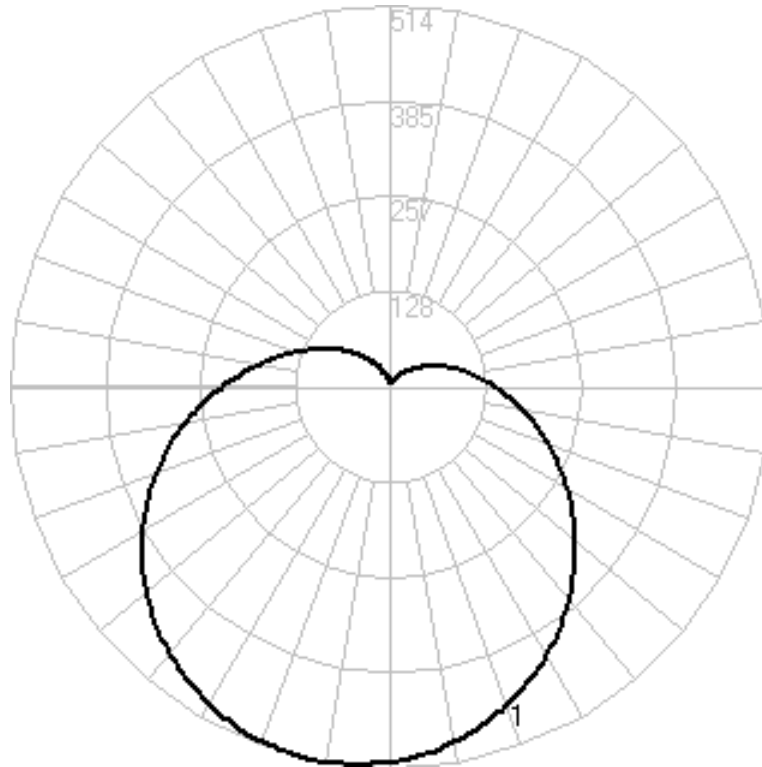

MECHANICAL SPECIFICATIONS

Model Series	Dimensions		H x W	Weight
	A	B		
T8T2	23.62"	22.20"	1.18" x 1.02"	7.32 oz
T8T4	47.17"	45.20"	1.18" x 1.02"	12.52 oz

ORDERING INFORMATION

Ordering Information for 2' 12W and 4' 19W Models

Example: T8T230

Product	Size	CCT
T8T	2 2'	30 3000K
	4 4'	35 3500K

Ordering Information for 4' 15W Models

Example: T8T430-15

Product	Size	CCT	-15
T8T	4 4'	30 3000K	
		35 3500K	
		41 4100K	
		50 5000K	
		60 6000K	

UniV8 LED T8 Tube

PHOTOMETRY

Curve 1: 0 degree

FL-T8U450-15W-BN

Performance Data

Delivered Lumens (lms)	2025
Input Wattage (W)	15
Efficacy (LpW)	135.0
Voltage (V)	120

Zonal Lumen Summary

Zone	Lumens	% of Fixture
0-30	396.58	19.60
0-40	656.06	32.40
0-60	1205.93	59.60
0-90	1751.52	86.50
40-70	785.79	38.80
60-80	419.06	20.70
0-180	2025.04	100.00