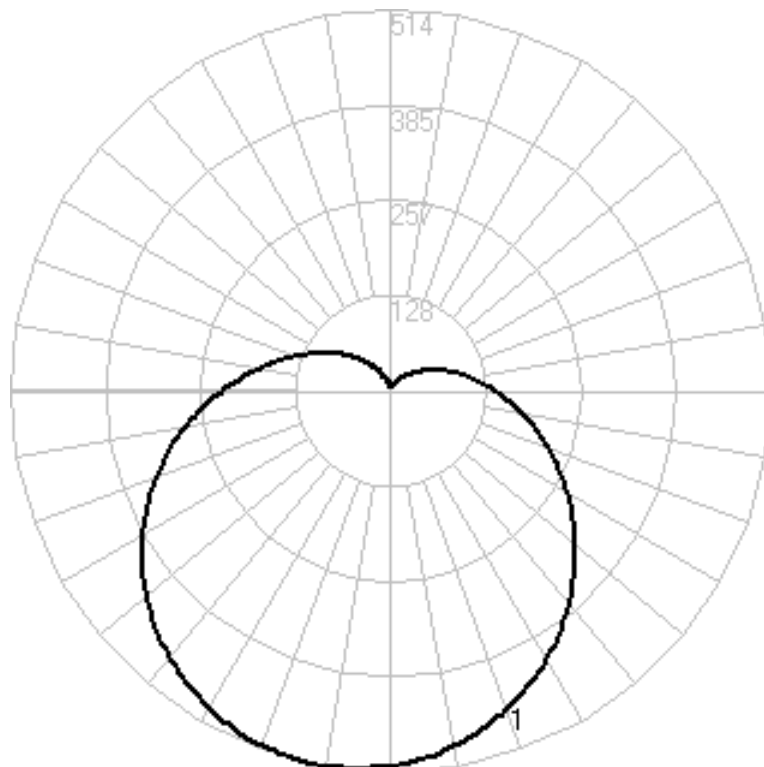

MECHANICAL SPECIFICATIONS

Model Series	Dimensions		H x W	Weight
	A	B		
T8T2	23.62"	22.20"	1.18" x 1.02"	7.32 oz
T8T4	47.17"	45.20"	1.18" x 1.02"	12.52 oz

ORDERING INFORMATION

Ordering Information for 2' 12W and 4' 19W Models

Example: T8T230

Product	Size	CCT
T8T	2 2'	30 3000K
	4 4'	35 3500K

Ordering Information for 4' 15W Models

Example: T8T430-15

Product	Size	CCT	-15
T8T	4 4'	30 3000K	
		35 3500K	
		41 4100K	
		50 5000K	
		60 6000K	

UniV8 LED T8 Tube

PHOTOMETRY

Curve 1: 0 degree

FL-T8U450-15W-BN

Performance Data

Delivered Lumens (lms)	2025
Input Wattage (W)	15
Efficacy (LpW)	135.0
Voltage (V)	120

Zonal Lumen Summary

Zone	Lumens	% of Fixture
0-30	396.58	19.60
0-40	656.06	32.40
0-60	1205.93	59.60
0-90	1751.52	86.50
40-70	785.79	38.80
60-80	419.06	20.70
0-180	2025.04	100.00