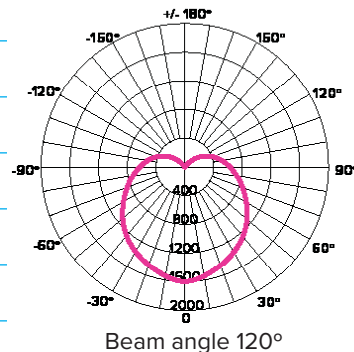

### PERFORMANCE & PARAMETERS

|                    |                            |
|--------------------|----------------------------|
| CCT                | 3000 / 4100 / 5000 / 6000K |
| Beam Angle         | 120°                       |
| CRI                | > 80 Ra                    |
| Efficacy           | 100 lm/W                   |
| Rated Average Life | 50,000 Hrs                 |
| Input Voltage      | 100-277V                   |
| Power Frequency    | 50 / 60 Hz                 |
| Power Tolerance    | +/- 10%                    |