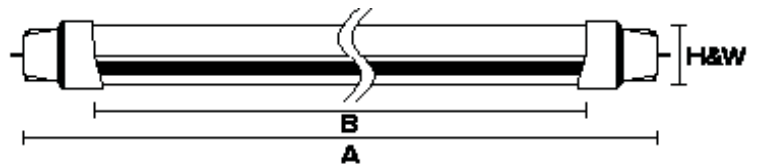

T8 LED Lamp

PHYSICAL CHARACTERISTICS ENGLISH

	2 FEET	4 FEET
Body Length (A)	23.62"	47.17"
Lighted Length (B)	22.2"	45.2"
Cross-Section (H x W)	1.18 x 1.02"	1.18 x 1.02"
Net Weight	7.32 oz	12.52 oz

PHYSICAL CHARACTERISTICS METRIC

	2 FEET	4 FEET
Body Length (A)	600mm	1200mm
Lighted Length (B)	539mm	1148mm
Cross-Section (H x W)	30 x 26mm	30 x 26mm
Net Weight	205g	355g

Operating Temperature	-4 to +104 °F, -20 to +40 °C
Operating Humidity	10 to 85% RH
Operating Frequency	> 120 Hz
Base	G13

WIRING DIAGRAM

See tables above for dimensions