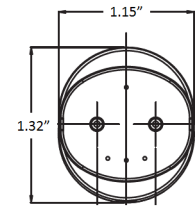

MECHANICAL SPECIFICATIONS

Model Series	Dimensions (A)
T8U2XX	23.14"
FL-T8U4XX	47.17"

ORDERING INFORMATION

Example: T8U250-8

Product	Size	CCT	Input Power
T8U	2 2'	35 3500K	-8 8W
		41 4100K	
		50 5000K	
		60 6000K	