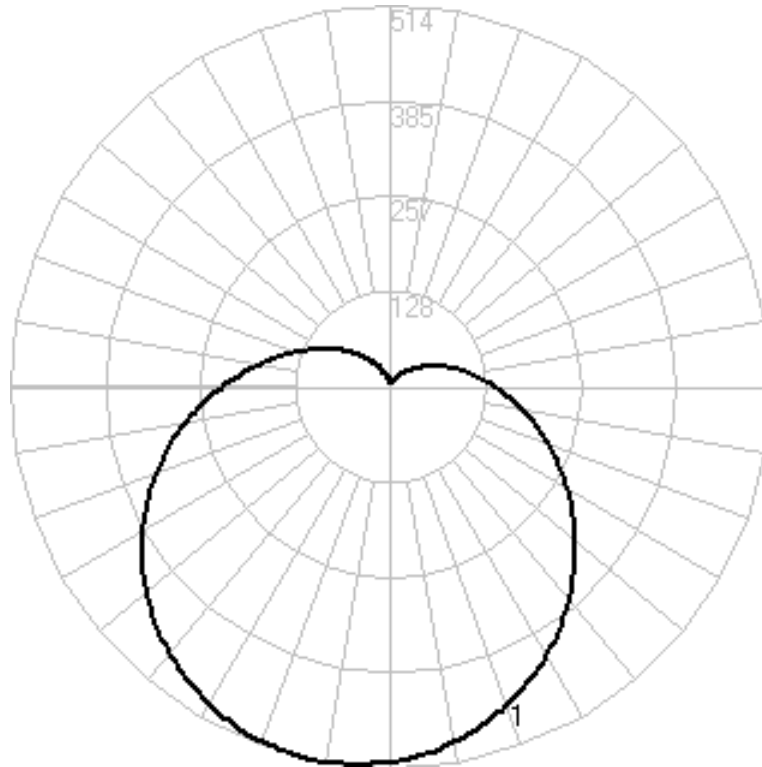

MECHANICAL SPECIFICATIONS

Model Series	Dimensions (A)
T8U2XX	23.14"
FL-T8U4XX	47.17"

ORDERING INFORMATION

Example: T8U250-8

Product	Size	CCT	Input Power
T8U	2 2'	35 3500K	-8 8W
		41 4100K	
		50 5000K	
		60 6000K	

4 Foot LED Tube Ordering Information- 3500K, 4100K, 5000K 6000K Models

Example: FL-T8U441-15-BN

Product	Size	CCT	Input Power	-BN
FL-T8U	4 4'	35 3500K	-12 12W	
		41 4100K		
		50 5000K		
		60 6000K		

6000K is Non-Stock Item & Not DLC

UniV8 LED T8 Tube

PHOTOMETRY

Curve 1: 0 degree

FL-T8U450-15-BN

Performance Data

Delivered Lumens (lms)	2025
Input Wattage (W)	15
Efficacy (LpW)	135.0
Voltage (V)	120

Zonal Lumen Summary

Zone	Lumens	% of Fixture
0-30	396.58	19.60
0-40	656.06	32.40
0-60	1205.93	59.60
0-90	1751.52	86.50
40-70	785.79	38.80
60-80	419.06	20.70
0-180	2025.04	100.00