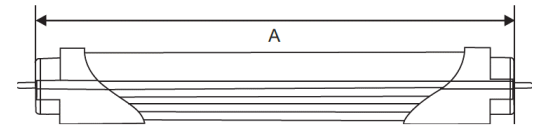

MECHANICAL SPECIFICATIONS

Model Series	Dimensions (A)
T8U2XX	23.14"
FL-T8U4XX	47.17"

ORDERING INFORMATION

Example: T8U250-8

Product	Size	CCT	Input Power
T8U	2 2'	35 3500K	-8 8W
		41 4100K	
		50 5000K	
		60 6000K	