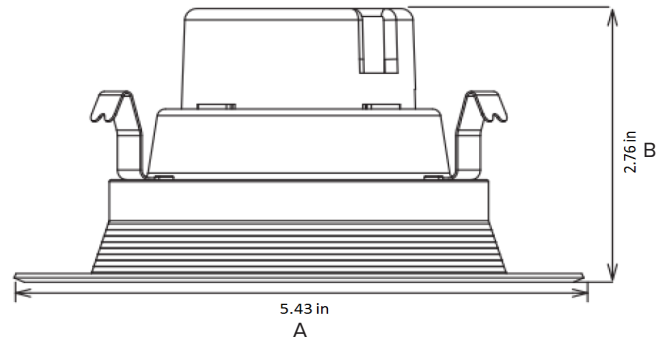

E26 Connector CN-E26
Included

GU24 Connector CN-GU24
Optional

MECHANICAL SPECIFICATIONS

Model Series	Dimensions (A x B)	Weight
DL-4	5.43" x 2.76"	.59 lbs

ORDERING INFORMATION

Example: DL-4-10W30KDH-L8-LS

Model	Size	Input Power	CCT	DH-L8-LS
DL	4 4"	10W 10W	30K 3000K	
			40K 4000K	
			50K 5000K	