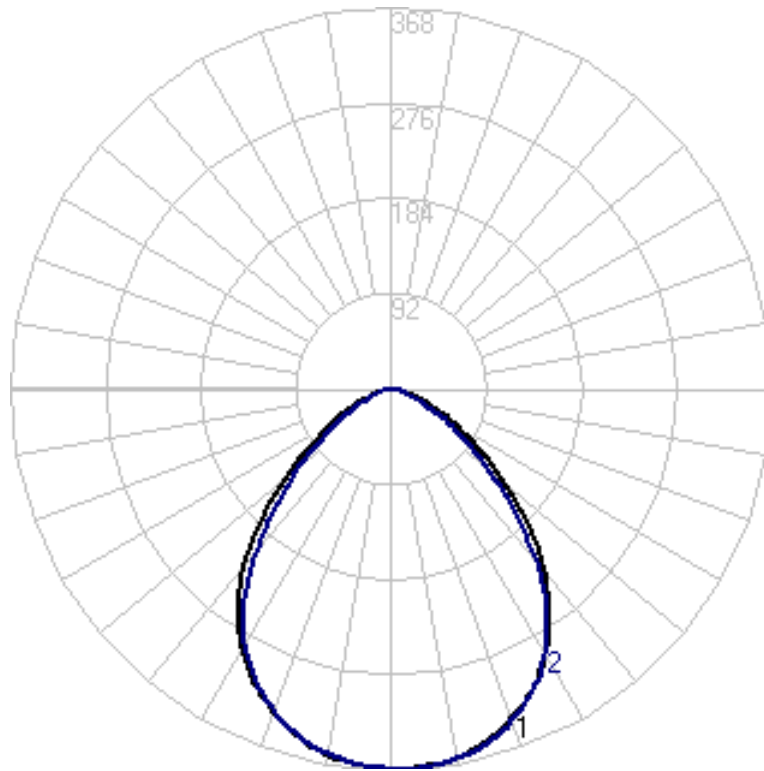

SPECIFICATION INFORMATION

Input Power	10W
Input Voltage	120V / 60Hz
Base Type	E26
Correlated Color Temperature (CCT)	3000K, 4000K, 5000K
Color Rendering Index	>90
Luminous Flux	700 lm
Efficacy	70lm/W
Beam Angle	120°

E26 Connector CN-E26
Included

GU24 Connector CN-GU24
Optional

MECHANICAL SPECIFICATIONS

Model Series	Dimensions (A x B)	Weight
DL-4	5.43" x 2.76"	.59 lbs

ORDERING INFORMATION

Example: DL-4-10W30KDH-L8-LS

Model	Size	Input Power	CCT	DH-L8-LS
DL	4 4"	10W 10W	30K 3000K	
			40K 4000K	
			50K 5000K	

LED Downlights

PHOTOMETRY

Curve 1: 0 degree
Curve 2: 90 degree

Performance Data

Delivered Lumens (lms)	730
Input Wattage (W)	9.36
Efficacy (LpW)	78.0
Voltage (V)	120

Zonal Lumen Summary

Zone	Lumens	% of Fixture
0-30	279.09	38.30
0-40	440.86	60.40
0-60	663.54	90.90
0-90	728.99	99.90
40-70	267.57	36.70
60-80	62.11	8.50
0-180	729.60	100.00