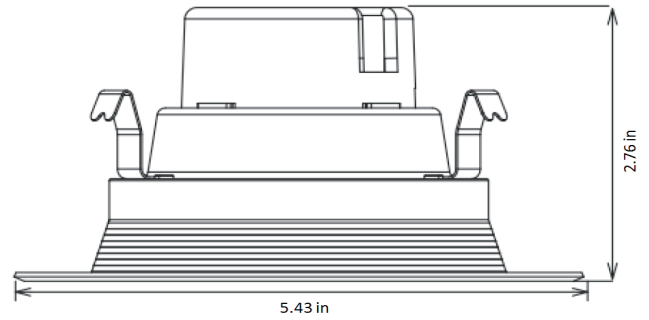

ORDERING INFORMATION

Example: DL-4-10W30KDH-L8-LS

Model	Size	Input Power	CCT	DH-L8-LS
DL	4 4"	10W 10W	30K 3000K	
			40K 4000K	
			50K 5000K	

LED Downlights

PHOTOMETRY

Curve 1: 0 degree
Curve 2: 90 degree

Performance Data