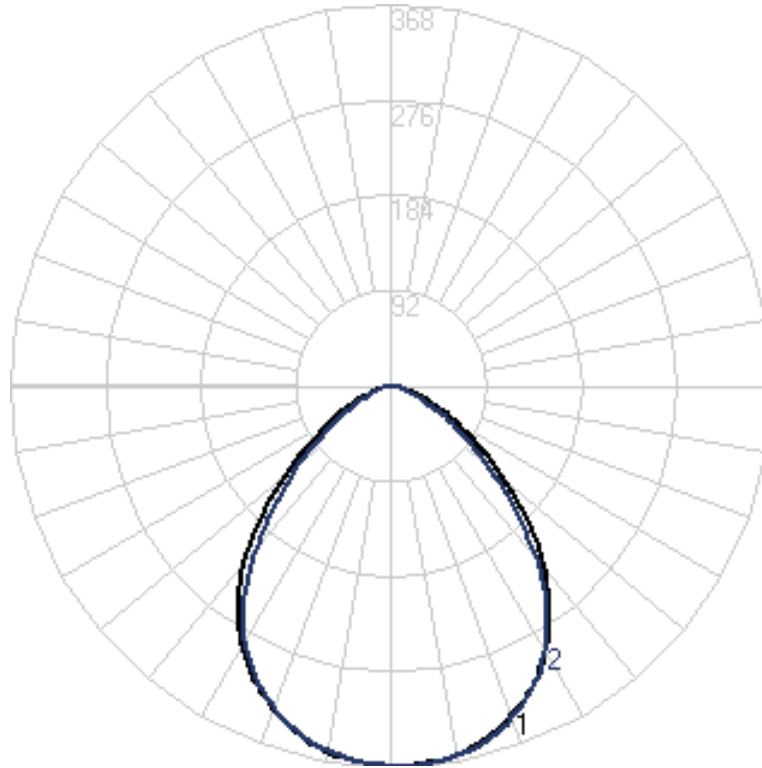

LISTINGS AND CERTIFICATIONS

LED Downlights

SPECIFICATION INFORMATION

Input Power	10W
Input Voltage	120V / 60Hz
Base Type	E26
Correlated Color Temperture (CCT)	3000K, 4000K, 5000K
Color Rendering Index	>90
Luminous Flux	700 lm
Efficacy	70lm/W
Beam Angle	120°

ORDERING INFORMATION

Example: DL-4-10W30KDH-L8-LS

Model	Size	Input Power	CCT	DH-L8-LS
DL	4 4"	10W 10W	30K 3000K	
			40K 4000K	
			50K 5000K	

LED Downlights

PHOTOMETRY

Curve 1: 0 degree
Curve 2: 90 degree

Performance Data

Delivered Lumens (lms)	730
Input Wattage (W)	9.36
Efficacy (LpW)	78.0
Voltage (V)	120

Zonal Lumen Summary

Zone	Lumens	% of Fixture
0-30	279.09	38.30
0-40	440.86	60.40
0-60	663.54	90.90
0-90	728.99	99.90
40-70	267.57	36.70
60-80	62.11	8.50
0-180	729.60	100.00