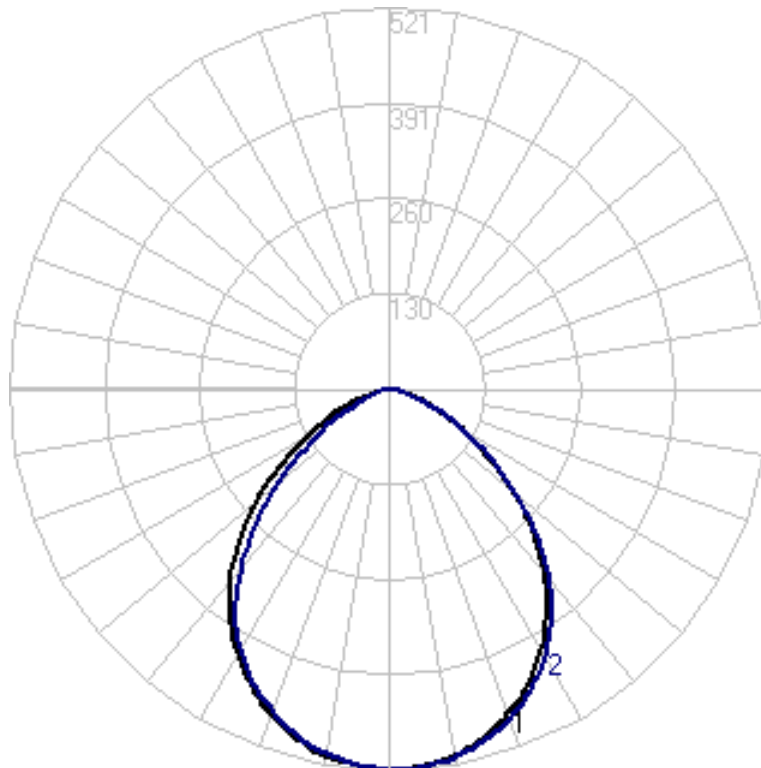

MECHANICAL SPECIFICATIONS

Model Series	Dimensions (A x B)	Weight
DL-6	7.52" x 3.03"	.80 lbs

E26 Connector CN-E26
Included

GU24 Connector CN-GU24
Optional

ORDERING INFORMATION

Example: DL-6-15W30KDH-L8-LS

Model	Size	Input Power	CCT	DH-L8-LS
DL	6 5" / 6"	15W 15W	30K 3000K	
			40K 4000K	
			50K 5000K	

LED Downlights

PHOTOMETRY

Curve 1: 0 degree
Curve 2: 90 degree

Performance Data

Delivered Lumens (lms)	1112
Input Wattage (W)	14.76
Efficacy (LpW)	75.0
Voltage (V)	120

Zonal Lumen Summary

Zone	Lumens	% of Fixture
0-30	394.28	35.40
0-40	629.91	56.60
0-60	996.76	89.60
0-90	1111.22	99.90
40-70	447.76	40.30
60-80	109.25	9.80
0-180	1112.28	100.00