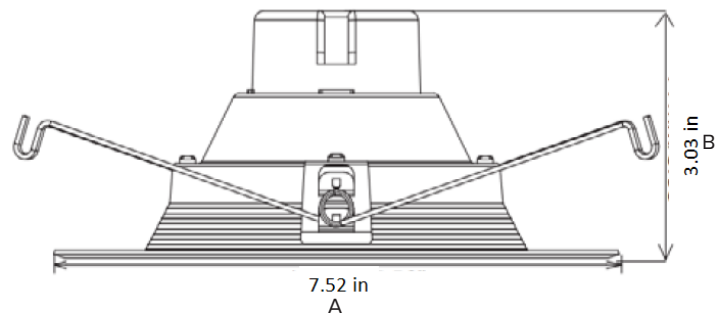

MECHANICAL SPECIFICATIONS

Model Series	Dimensions (A x B)	Weight
DL-6	7.52" x 3.03"	.80 lbs

E26 Connector CN-E26
Included

GU24 Connector CN-GU24
Optional

ORDERING INFORMATION

Example: DL-6-15W30KDH-L8-LS

Model	Size	Input Power	CCT	DH-L8-LS
DL	6 5" / 6"	15W 15W	30K 3000K	
			40K 4000K	
			50K 5000K	

LED Downlights

PHOTOMETRY

Curve 1: 0 degree
Curve 2: 90 degree

Performance Data

Delivered Lumens (lms)	1112
Input Wattage (W)	14.76
Efficacy (LpW)	75.0
Voltage (V)	120

Zonal Lumen Summary

Zone	Lumens	% of Fixture
0-30	394.28	35.40
0-40	629.91	56.60
0-60	996.76	89.60
0-90	1111.22	99.90
40-70	447.76	40.30
60-80	109.25	9.80
0-180	1112.28	100.00