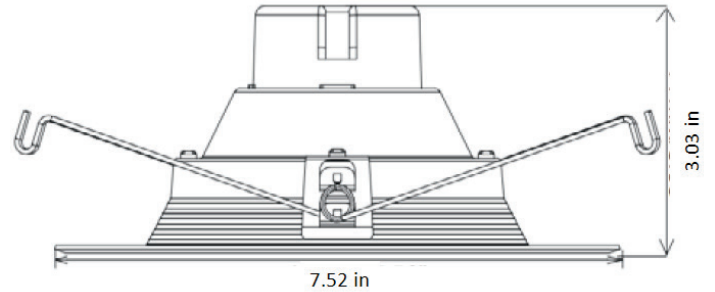

LED Downlights

SPECIFICATION INFORMATION

Input Power	15W
Input Voltage	120V / 60Hz
Base Type	E26
Correlated Color Temperature (CCT)	3000K, 4000K, 5000K
Color Rendering Index	>90
Luminous Flux	1050 lm
Efficacy	70lm/W
Beam Angle	120°

ORDERING INFORMATION

Example: DL-6-15W30KDH-L8-LS

Model	Size	Input Power	CCT	DH-L8-LS
DL	6 6"	15W 15W	30K 3000K	
			40K 4000K	
			50K 5000K