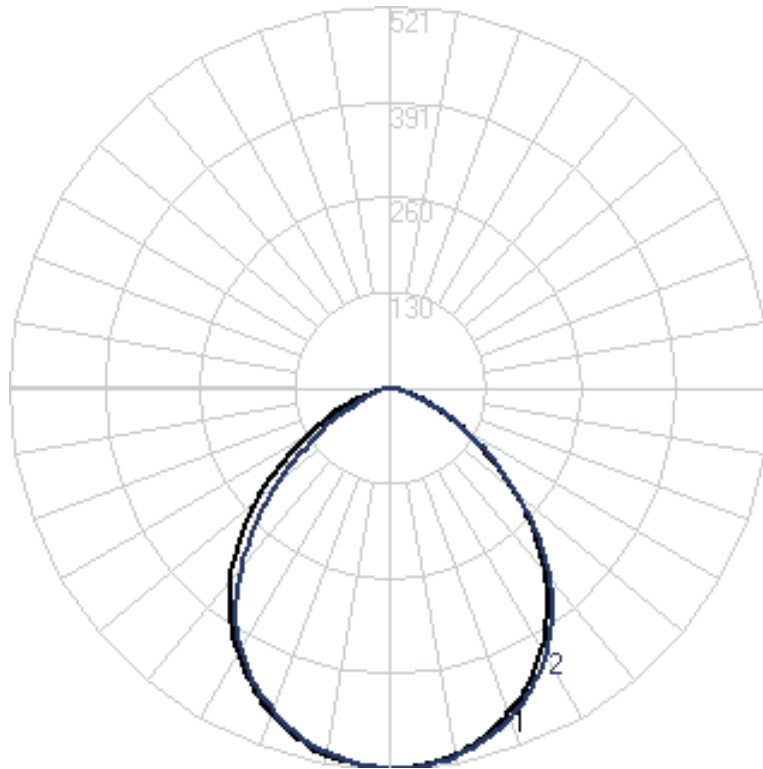

LISTINGS AND CERTIFICATIONS

LED Downlights

SPECIFICATION INFORMATION

Input Power	15W
Input Voltage	120V / 60Hz
Base Type	E26
Correlated Color Temperature (CCT)	3000K, 4000K, 5000K
Color Rendering Index	>90
Luminous Flux	1050 lm
Efficacy	70lm/W
Beam Angle	120°

ORDERING INFORMATION

Example: DL-6-15W30KDH-L8-LS

Model	Size	Input Power	CCT	DH-L8-LS
DL	6 6"	15W 15W	30K 3000K	
			40K 4000K	
			50K 5000K	

LED Downlights

PHOTOMETRY

Curve 1: 0 degree
Curve 2: 90 degree

Performance Data

Delivered Lumens (lms)	1112
Input Wattage (W)	14.76
Efficacy (LpW)	75.0
Voltage (V)	120

Zonal Lumen Summary

Zone	Lumens	% of Fixture
0-30	394.28	35.40
0-40	629.91	56.60
0-60	996.76	89.60
0-90	1111.22	99.90
40-70	447.76	40.30
60-80	109.25	9.80
0-180	1112.28	100.00