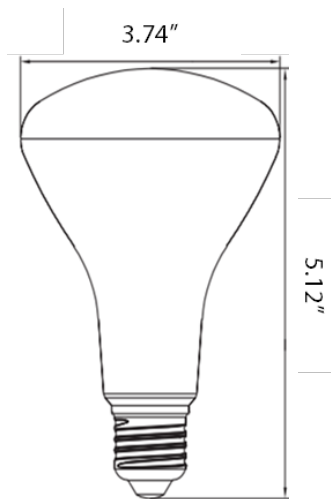

Dimmable LED BR30

SPECIFICATION INFORMATION

Input Power	11W (65W equivalent)
Input Voltage	120V / 60Hz
Input Current	0.09A
Power Factor	> 0.9
Base Type	E26

OPTICAL SPECIFICATIONS

Correlated Color Temperature (CCT)	3000K, 4000K, 5000K
Color Rendering Index	>90, R9=56
Luminous Flux	800 lm
Efficacy	73lm/W
Beam Angle	120°

MECHANICAL SPECIFICATIONS

ORDERING INFORMATION

Example: BR30-11W30KDH-L4-LS

Product	Nominal Input Power	CCT	DH-L4-LS
BR30	11W 11W	30K 3000K	
		40K 4000K	
		50K 5000K