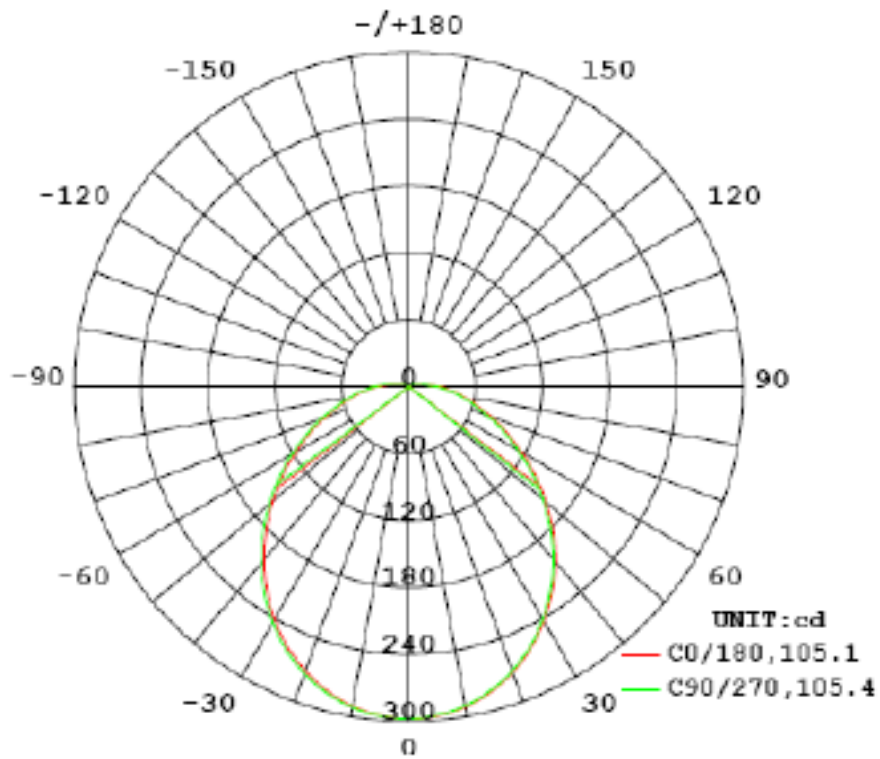

Dimmable LED BR30

PHOTOMETRY

Performance Data

Delivered Lumens (lms)	881
Input Wattage (W)	10.27
Efficacy (LpW)	85.8
Voltage (V)	120