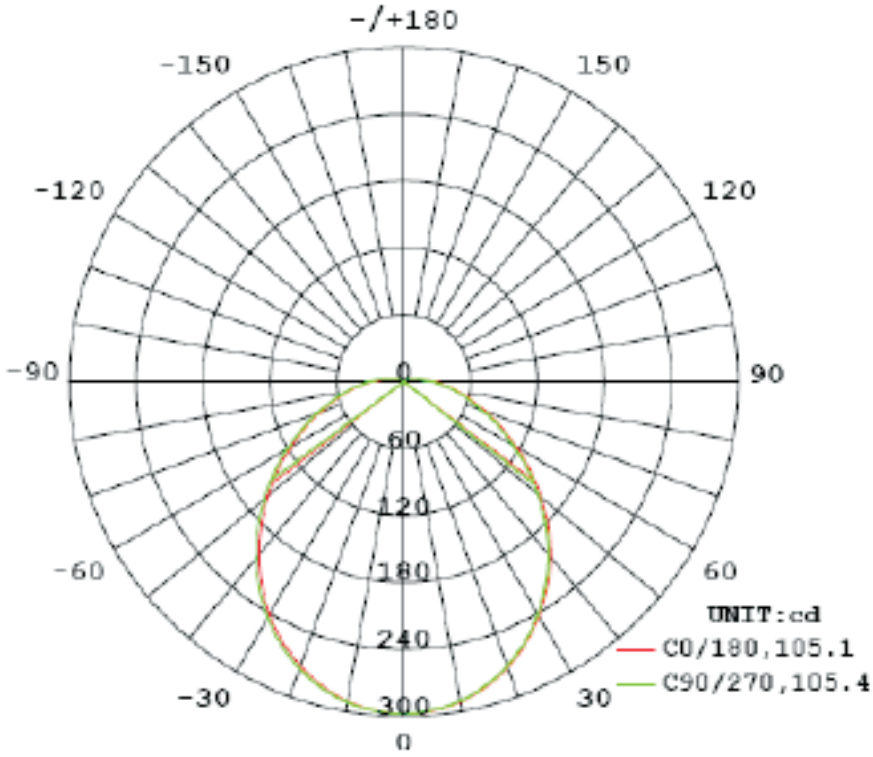

SPECIFICATION INFORMATION

Input Power	11W
Input Voltage	120V / 60Hz
Input Current	0.09A
Power Factor	> 0.9
Base Type	E26

OPTICAL SPECIFICATIONS

Correlated Color Temperature (CCT)	3000K, 4000K, 5000K
Color Rendering Index	>90, R9=56
Luminous Flux	800 lm
Efficacy	73lm/W
Beam Angle	120°

MECHANICAL SPECIFICATIONS

ORDERING INFORMATION

Example: BR30-11W30KDH-L4-LS

Product	Nominal Input Power	CCT	DH-L4-LS
BR30	11W 11W	30K 3000K	
		40K 4000K	
		50K 5000K	

Dimmable LED BR30

PHOTOMETRY

Performance Data

Delivered Lumens (lms)	881
Input Wattage (W)	10.27
Efficacy (LpW)	85.8
Voltage (V)	120