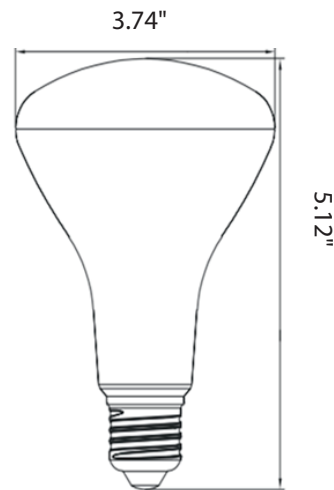

Dimmable LED BR30

SPECIFICATION INFORMATION

Input Power	11W
Input Voltage	120V / 60Hz
Input Current	0.09A
Power Factor	> 0.9
Base Type	E26

OPTICAL SPECIFICATIONS

Correlated Color Temperature (CCT)	3000K, 4000K, 5000K
Color Rendering Index	>90, R9=56
Luminous Flux	800 lm
Efficacy	73lm/W
Beam Angle	120°

MECHANICAL SPECIFICATIONS

ORDERING INFORMATION

Example: BR30-11W30KDH-L4-LS

Product	Nominal Input Power	CCT	DH-L4-LS
BR30	11W 11W	30K 3000K	
		40K 4000K	
		50K 5000K