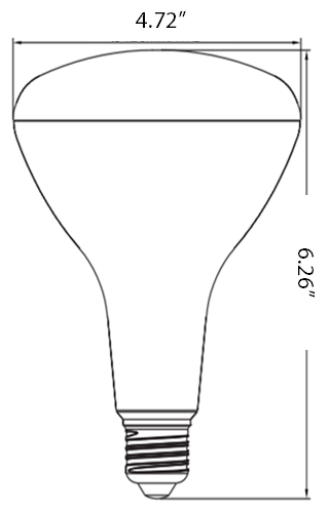

MECHANICAL SPECIFICATIONS

ORDERING INFORMATION

Example: BR40-12W30KDH-L4-LS

Product	Nominal Input Power	CCT	DH-L4-LS
BR40	12W 12W	30K 3000K	
		40K 4000K	
		50K 5000K	