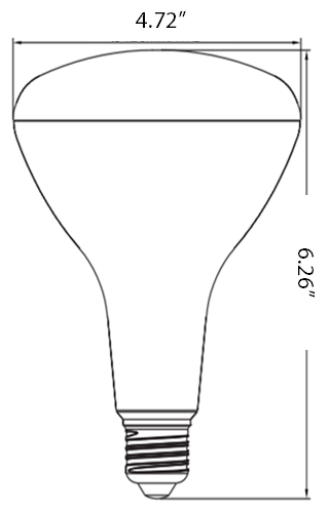

MECHANICAL SPECIFICATIONS

ORDERING INFORMATION

Example: BR40-13W30KDH-L4-LS

Product	Nominal Input Power	CCT	DH-L4-LS
BR40	13W 13W	30K 3000K	
		40K 4000K	
		50K 5000K	

Dimmable LED BR40

PHOTOMETRY

Performance Data