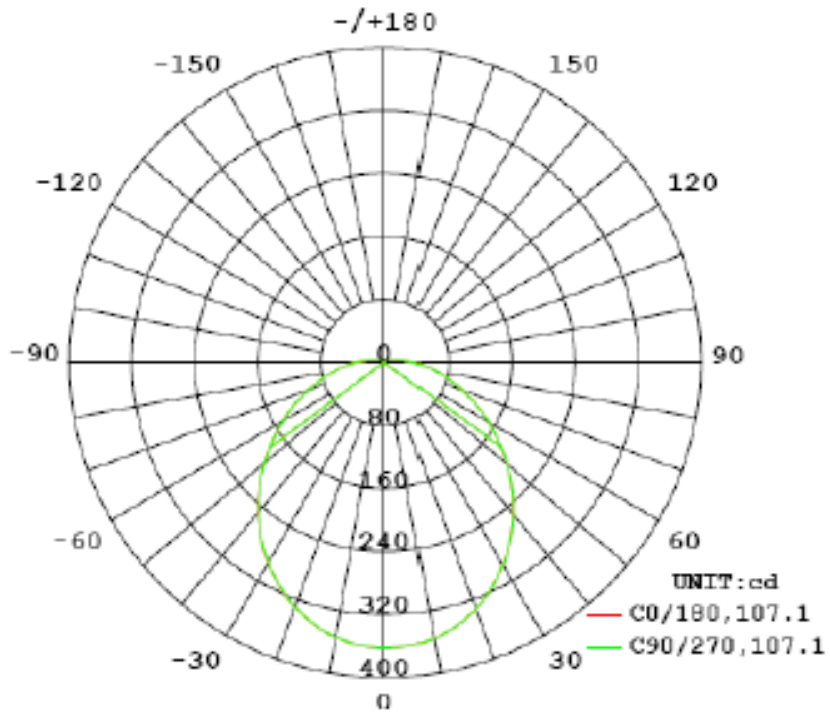

MECHANICAL SPECIFICATIONS

ORDERING INFORMATION

Example: BR40-13W30KDH-L4-LS

Product	Nominal Input Power	CCT	DH-L4-LS
BR40	13W 13W	30K 3000K	
		40K 4000K	
		50K 5000K	

Dimmable LED BR40

PHOTOMETRY

Performance Data

Delivered Lumens (lms)	1104
Input Wattage (W)	12.53
Efficacy (LpW)	88.1
Voltage (V)	120