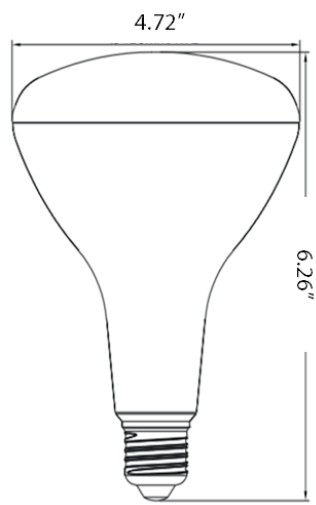

Dimmable LED BR40

SPECIFICATION INFORMATION

Input Power	13W
Input Voltage	120V / 60Hz
Input Current	0.11A
Power Factor	> 0.9
Base Type	E26

OPTICAL SPECIFICATIONS

Correlated Color Temperature (CCT)	3000K, 4000K, 5000K
Color Rendering Index	>90, R9=57
Luminous Flux	1000 lm
Efficacy	77lm/W
Beam Angle	120°

MECHANICAL SPECIFICATIONS

ORDERING INFORMATION

Example: BR40-13W30KDH-L4-LS

Product	Nominal Input Power	CCT	DH-L4-LS
BR40	13W 13W	30K 3000K	
		40K 4000K	
		50K 5000K