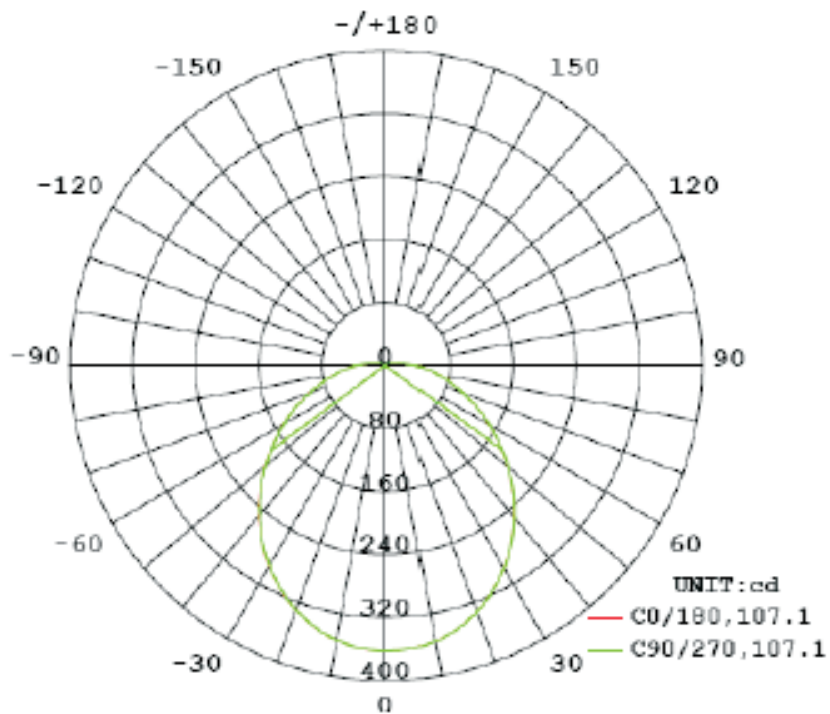

Dimmable LED BR40

PHOTOMETRY

Performance Data

Delivered Lumens (lms)	1104
Input Wattage (W)	12.53
Efficacy (LpW)	88.1
Voltage (V)	120