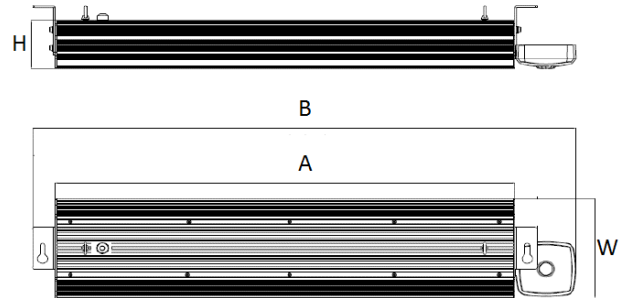

HIGH BAY LINEAR MODELS

MODEL NO.	INPUT POWER (W)	DELIVERED LIGHT OUTPUT (LM)
HBL-100W50K-PIR-HL	100	13,000
HBL-150W50K-PIR-HL	150	19,500
HBL-200W50K-PIR-HL	200	26,000

LISTINGS AND CERTIFICATIONS

High Bay Linear

MECHANICAL SPECIFICATIONS

Model Series	Dimensions Length (A)	Dimensions Length with Sensor (B)	Dimensions Width (W)	Dimensions Height (H)
HBL-100W50K-PIR-HL	16.0 in	21.9 in	7.5 in	3.5 in
HBL-150W50K-PIR-HL	31.7 in	37.6 in	7.5 in	3.5 in
HBL-200W50K-PIR-HL	39.6 in	45.5 in	7.5 in	3.5 in