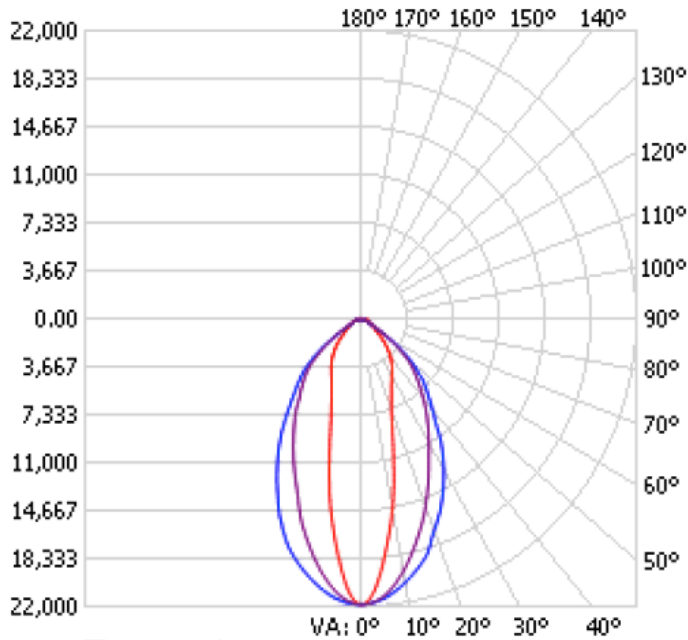

SPECIFICATION INFORMATION

Input Voltage	100-277V , 50/60Hz
Power Factor	> 0.95
Total Harmonic Distortion	<15%
Correlated Color Temperture (CCT)	5000K
Color Rendering Index	>70
Beam Angle	40° x 80°
Operating Temperature	-25° ~ +50°C

MECHANICAL SPECIFICATIONS

Model Series	Dimensions Length (A)	Dimensions Length with Sensor (B)	Dimensions Width (W)	Dimensions Height (H)
HBL-100W50K-PIR-HL	16.0 in	21.9 in	7.5 in	3.5 in
HBL-150W50K-PIR-HL	31.7 in	37.6 in	7.5 in	3.5 in
HBL-200W50K-PIR-HL	39.6 in	45.5 in	7.5 in	3.5 in

ORDERING INFORMATION

Example: HBL-100W50K-PIR-HL

Product	Nominal Input Power	CCT	Sensor Option	-HL
HBL	100W 100W	50K 5000K	-PIR	
	150W 150W			
	200W 200W			

High Bay Linear

PHOTOMETRY

HBL-100W50K-PIR-HL

Performance Data