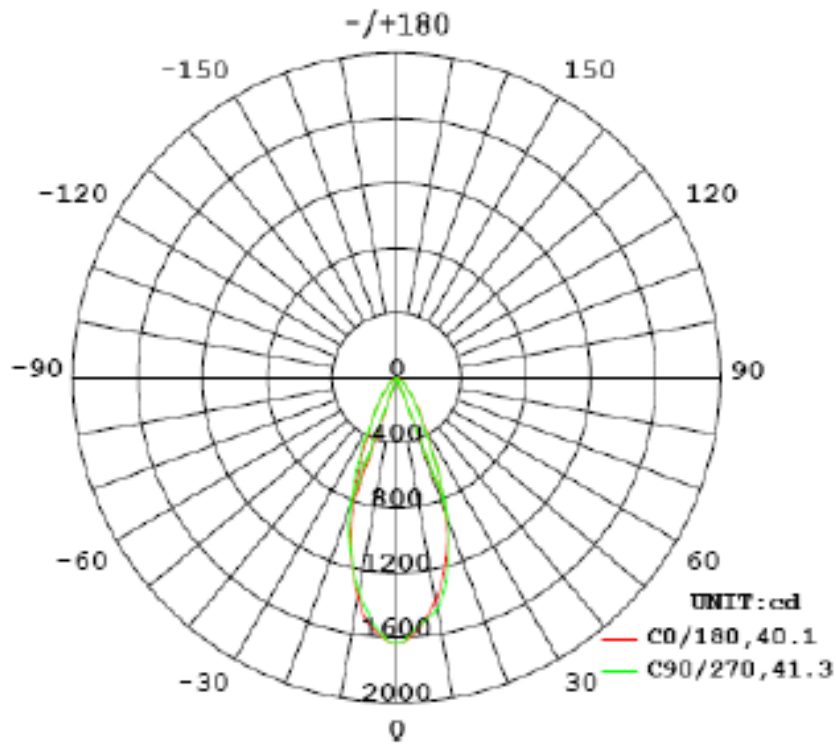

Dimmable LED PAR30

SPECIFICATION INFORMATION

Input Power	12W (75W equivalent)
Input Voltage	120V / 60Hz
Input Current	0.10A
Power Factor	> 0.9
Base Type	E26

OPTICAL SPECIFICATIONS

Correlated Color Temperature (CCT)	3000K, 4000K, 5000K
Color Rendering Index	>90, R9=52
Luminous Flux	850 lm
Efficacy	71lm/W
Beam Angle	40°, Flood

MECHANICAL SPECIFICATIONS

ORDERING INFORMATION

Example: PAR30L-12W40KDH-L4-LS

Product	Nominal Input Power	CCT	DH-L4-LS
PAR30L	12W 12W	30K 3000K	
		40K 4000K	
		50K 5000K	

Dimmable LED PAR30

PHOTOMETRY

Performance Data

Delivered Lumens (lms)	968
Input Wattage (W)	11.44
Efficacy (LpW)	84.6
Luminous Intensity (cd) (max)	1640
Voltage (V)	120