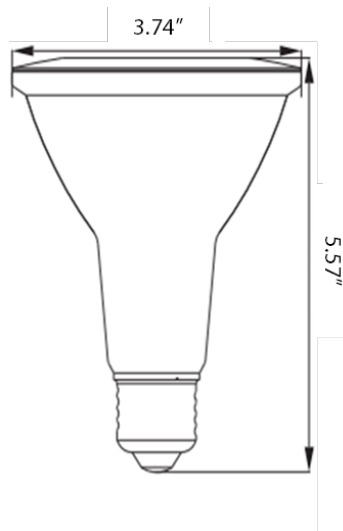

MECHANICAL SPECIFICATIONS

ORDERING INFORMATION

Example: PAR30L-12W40KDH-L4-LS

Product	Nominal Input Power	CCT	DH-L4-LS
PAR30L	12W 12W	30K 3000K	
		40K 4000K	
		50K 5000K	

Dimmable LED PAR30

PHOTOMETRY

Performance Data