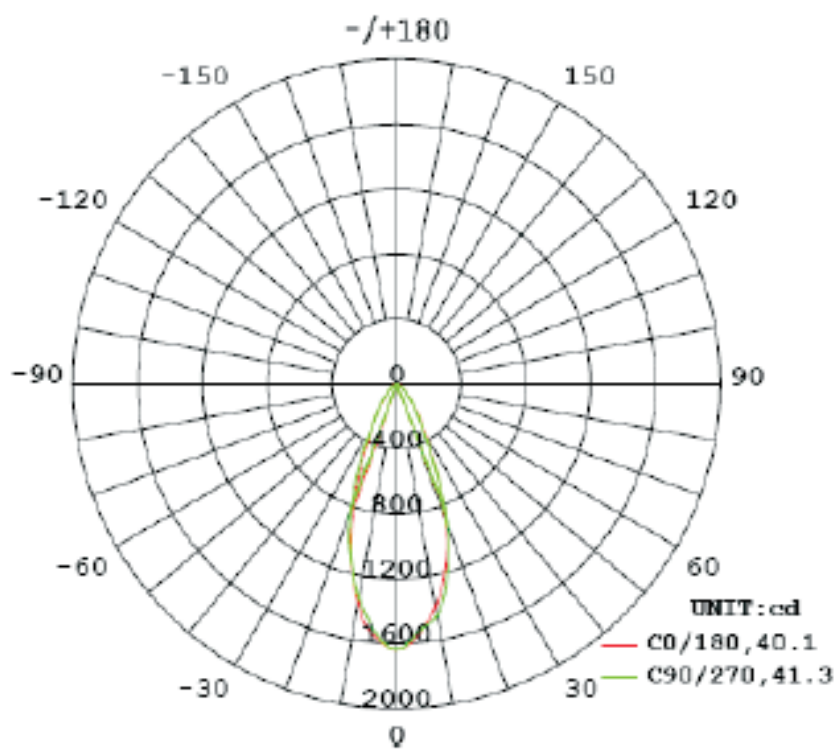

SPECIFICATION INFORMATION

Input Power	12W
Input Voltage	120V / 60Hz
Input Current	0.10A
Power Factor	> 0.9
Base Type	E26

OPTICAL SPECIFICATIONS

Correlated Color Temperature (CCT)	3000K, 4000K, 5000K
Color Rendering Index	>90, R9=52
Luminous Flux	850 lm
Efficacy	71lm/W
Beam Angle	40°, Flood

MECHANICAL SPECIFICATIONS

ORDERING INFORMATION

Example: PAR30L-12W40KDH-L4-LS

Product	Nominal Input Power	CCT	DH-L4-LS
PAR30L	12W 12W	30K 3000K	
		40K 4000K	
		50K 5000K	

Dimmable LED PAR30

PHOTOMETRY

Performance Data

Delivered Lumens (lms)	968
Input Wattage (W)	11.44
Efficacy (LpW)	84.6
Luminous Intensity (cd) (max)	1640
Voltage (V)	120