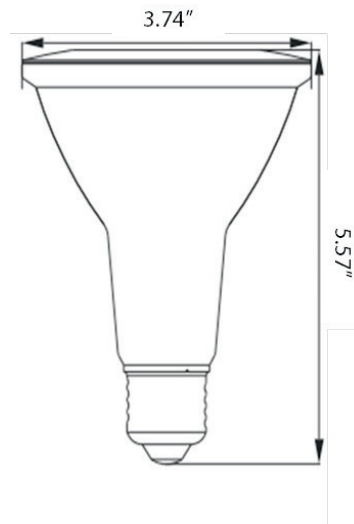

Dimmable LED PAR30

SPECIFICATION INFORMATION

Input Power	12W
Input Voltage	120V / 60Hz
Input Current	0.10A
Power Factor	> 0.9
Base Type	E26

OPTICAL SPECIFICATIONS

Correlated Color Temperature (CCT)	3000K, 4000K, 5000K
Color Rendering Index	>90, R9=52
Luminous Flux	850 lm
Efficacy	71lm/W
Beam Angle	40°, Flood

MECHANICAL SPECIFICATIONS

ORDERING INFORMATION

Example: PAR30L-12W40KDH-L4-LS

Product	Nominal Input Power	CCT	DH-L4-LS
PAR30L	12W 12W	30K 3000K	
		40K 4000K	
		50K 5000K