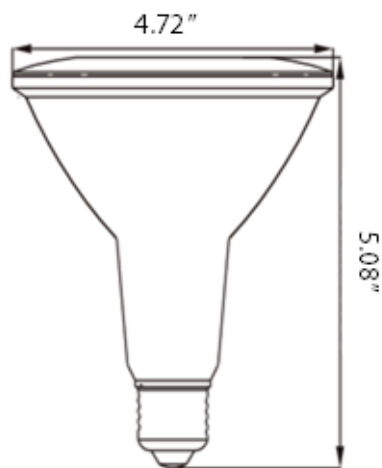

Dimmable LED PAR38

SPECIFICATION INFORMATION

Input Power	15W (100W equivalent)
Input Voltage	120V / 60Hz
Input Current	0.129A
Power Factor	> 0.9
Base Type	E26

OPTICAL SPECIFICATIONS

Correlated Color Temperature (CCT)	3000K, 4000K, 5000K
Color Rendering Index	>90, R9=56
Luminous Flux	1050 lm
Efficacy	70lm/W
Beam Angle	40°, Flood

MECHANICAL SPECIFICATIONS

ORDERING INFORMATION

Example: PAR38-15W30KDH-L4-LS

Product	Nominal Input Power	CCT	DH-L4-LS
PAR38	15W 15W	30K 3000K	
		40K 4000K	
		50K 5000K