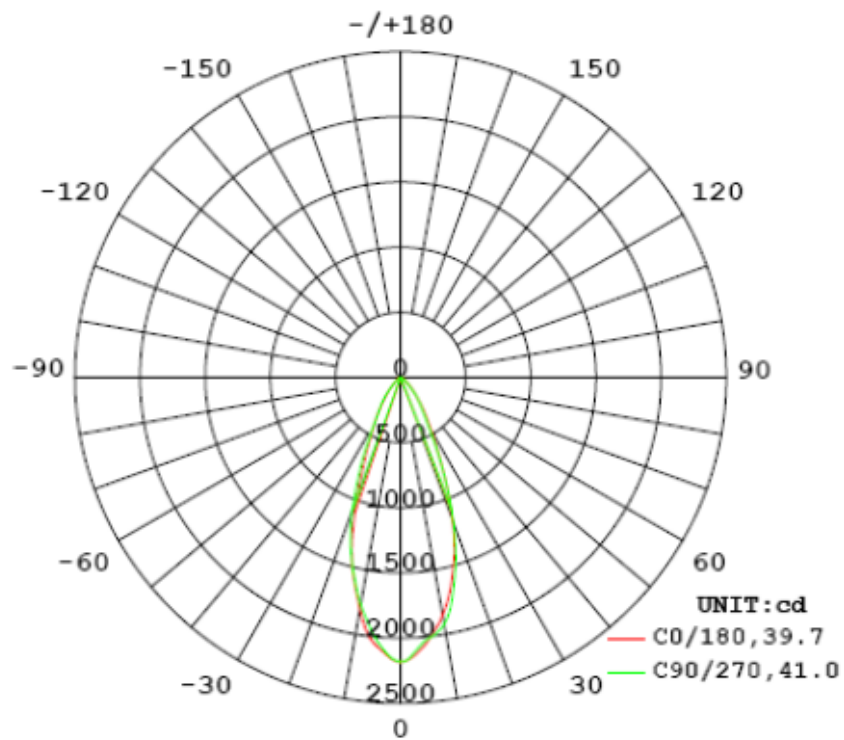

Dimmable LED PAR38

PHOTOMETRY

Performance Data

Delivered Lumens (lms)	1266
Input Wattage (W)	14.56
Efficacy (LpW)	86.9
Luminous Intensity (cd)	2182
Voltage (V)	120