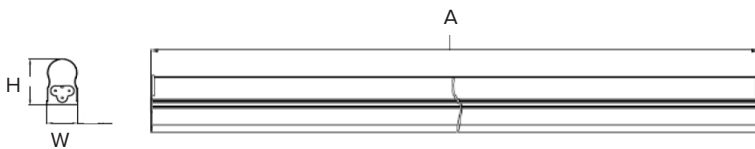

## MECHANICAL SPECIFICATIONS

Model Series	Dimensions		Weight
	A	H x W	
T5N2	22.90"	1.36" x 0.88"	5.29 oz
T5N3	34.25"	1.36" x 0.88"	7.40 oz
T5N4	47.12"	1.36" x 0.88"	9.52 oz