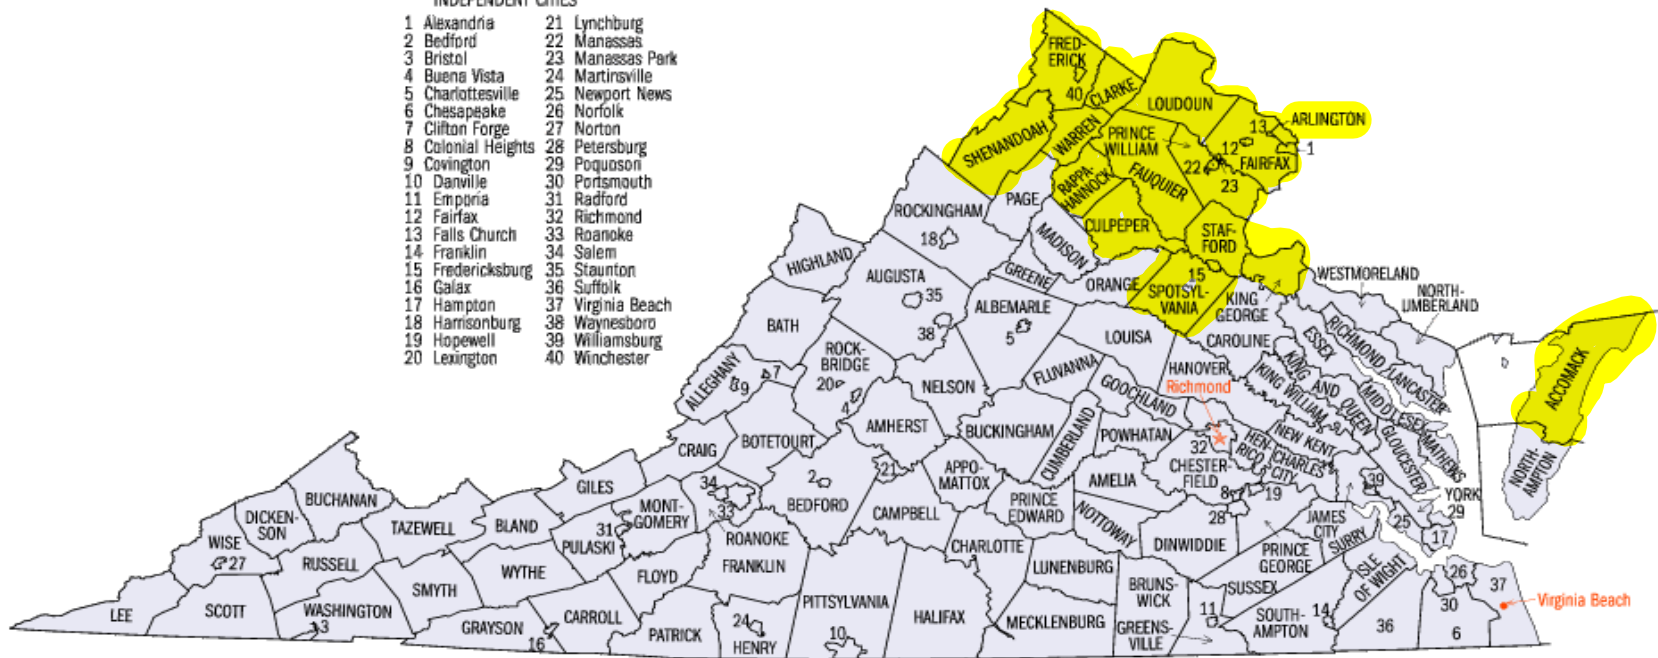

Territory Maps

Phoenix Sales & Marketing, Inc.

State of Maryland

State of Virginia

INDEPENDENT CITIES

1 Alexandria	21 Lynchburg
2 Bedford	22 Manassas
3 Bristol	23 Manassas Park
4 Buena Vista	24 Martinsville
5 Charlottesville	25 Newport News
6 Chesapeake	26 Norfolk
7 Clifton Forge	27 Norton
8 Colonial Heights	28 Petersburg
9 Covington	29 Poquoson
10 Danville	30 Portsmouth
11 Emporia	31 Radford
12 Fairfax	32 Richmond
13 Falls Church	33 Roanoke
14 Franklin	34 Salem
15 Fredericksburg	35 Staunton
16 Galax	36 Suffolk
17 Hampton	37 Virginia Beach
18 Harrisonburg	38 Waynesboro
19 Hopewell	39 Williamsburg
20 Lexington	40 Winchester

Northern Counties ONLY:

Loudoun, Fairfax, Arlington, Frederick, Fauquier, Clarke, Prince William, Rappahannock, Warren, Shenandoah, Accomack
 Warren, Culpeper, Spotsylvania, King George and Stafford & Cities of Alexandria, Manassas, Fairfax, Manassas Park, Falls Church
 Winchester and Fredericksburg.

Electrical Distributors based in Northern Virginia w/ Locations in VA, MD & DC: Dominion Electric Supply, Dulles Electric Supply, Alexandria Lighting, CED Sterling.

Electrical Distributors in MD w/ Locations in the above mentioned Northern Virginia counties & cities along with MD & DC: Capital Tristate, Maurice Electric Supply, Rexel, Shepherd Electric Supply, United Electric Supply, Noland Supply.

Graybar Electric is part of Richmond District BUT the 3 locations have autonomy and are under a separate District Manager based out of the mini CDC in Sterling VA.

District of Columbia