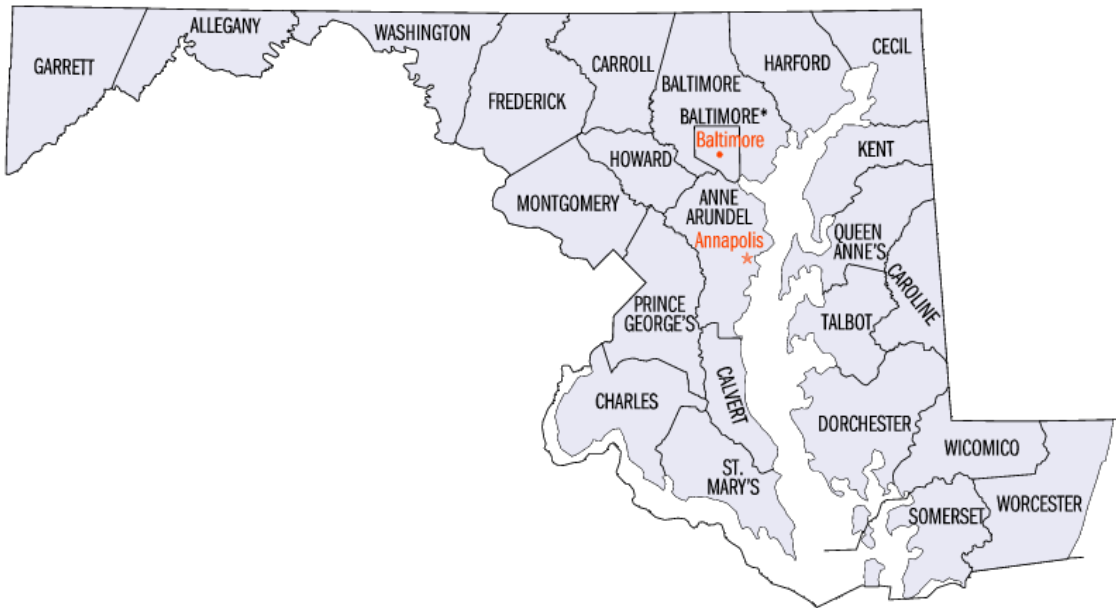

Territory Maps

Phoenix Sales & Marketing, Inc.

State of Maryland

State of Virginia

INDEPENDENT CITIES

1 Alexandria	21 Lynchburg
2 Bedford	22 Manassas
3 Bristol	23 Manassas Park
4 Buena Vista	24 Martinsville
5 Charlottesville	25 Newport News
6 Chesapeake	26 Norfolk
7 Clifton Forge	27 Norton
8 Colonial Heights	28 Petersburg
9 Covington	29 Poquoson
10 Danville	30 Portsmouth
11 Emporia	31 Radford
12 Fairfax	32 Richmond
13 Falls Church	33 Roanoke
14 Franklin	34 Salem
15 Fredericksburg	35 Staunton
16 Galax	36 Suffolk
17 Hampton	37 Virginia Beach
18 Harrisonburg	38 Waynesboro
19 Hopewell	39 Williamsburg
20 Lexington	40 Winchester

Northern Counties ONLY:

Loudoun, Fairfax, Arlington, Frederick, Fauquier, Clarke, Prince William, Rappahannock, Warren, Shenandoah, Accomack
 Warren, Culpeper, Spotsylvania, King George and Stafford & Cities of Alexandria, Manassas, Fairfax, Manassas Park, Falls Church
 Winchester and Fredericksburg.

Electrical Distributors based in Northern Virginia w/ Locations in VA, MD & DC: Dominion Electric Supply, Dulles Electric Supply, Alexandria Lighting, CED Sterling.

Electrical Distributors in MD w/ Locations in the above mentioned Northern Virginia counties & cities along with MD & DC: Capital Tristate, Maurice Electric Supply, Rexel, Shepherd Electric Supply, United Electric Supply, Noland Supply.

Graybar Electric is part of Richmond District BUT the 3 locations have autonomy and are under a separate District Manager based out of the mini CDC in Sterling VA.

District of Columbia